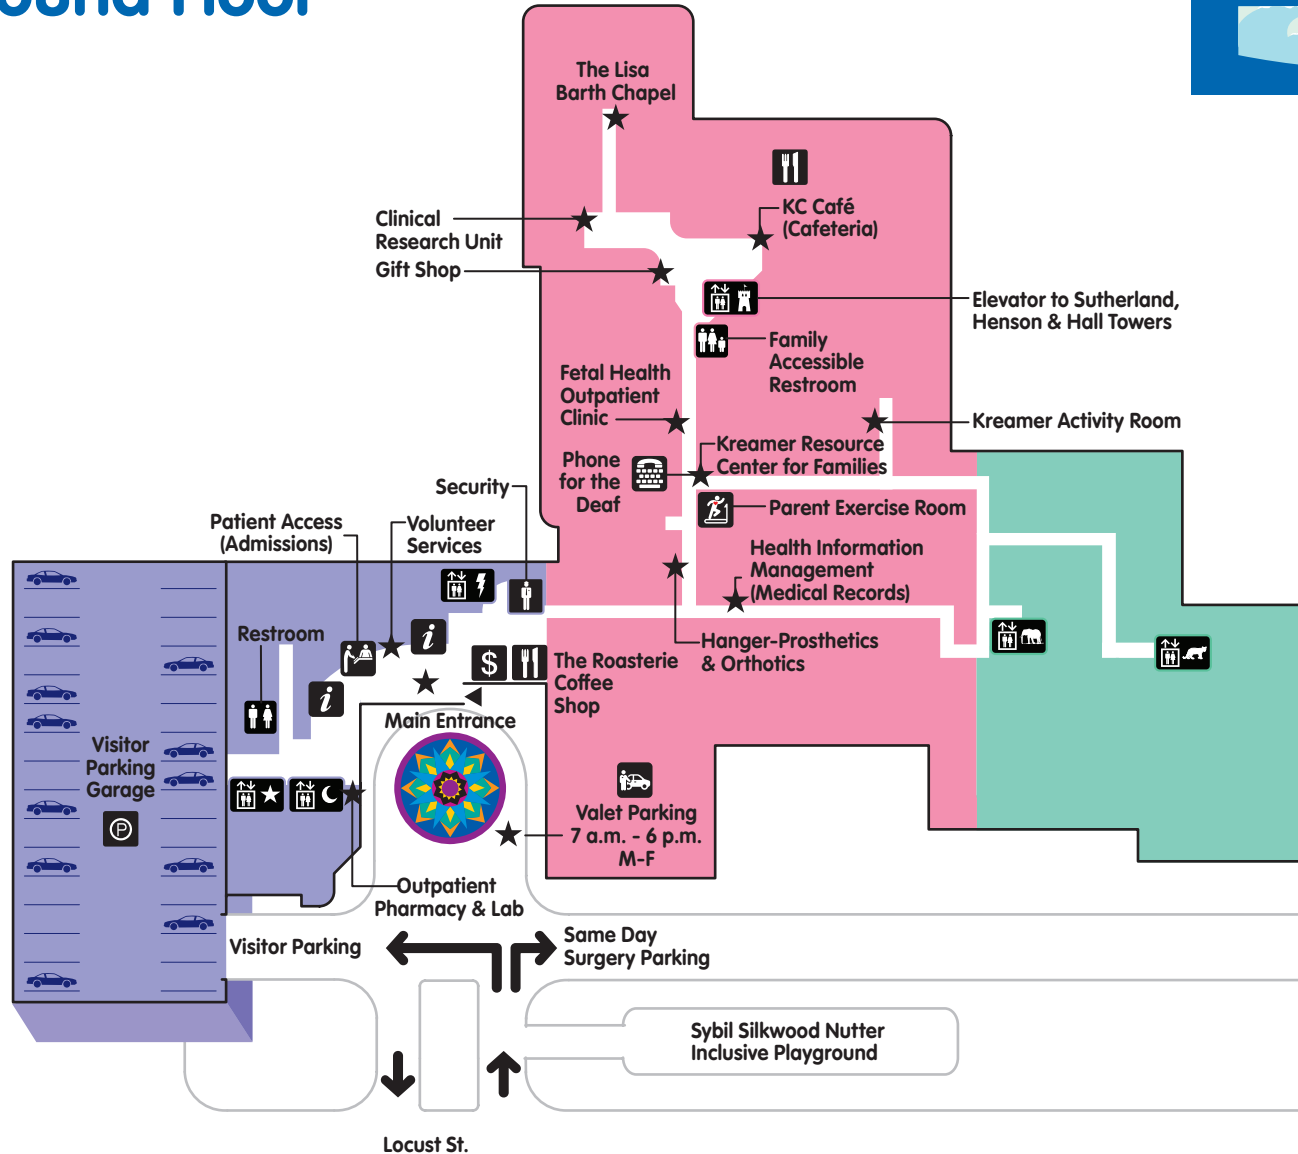

Children's Mercy KANSAS CITY

Adele Hall Campus

Ground Floor

Zone Legend

Legend

- Information
- Department Entry/Check-in
- Bus Stop
- Parking
- Emergency Department
- Ambulance Entrance
- Cashier
- Admissions
- Waiting Room
- Cafeteria/Food
- ATM
- Security
- Family Restroom
- Restroom
- Phone for the Deaf

Elevators

- Moon
- Star
- Lightning
- Castle
- Elephant
- Tiger
- Giraffe
- Unicorn

Children's Mercy KANSAS CITY

Adele Hall Campus

1st Floor

Zone Legend

Legend

- Information
- Department Entry/Check-in
- Bus Stop
- Parking
- Emergency Department
- Ambulance Entrance
- Cashier
- Admissions
- Waiting Room
- Cafeteria/Food
- ATM
- Security
- Family Restroom
- Restroom
- Phone for the Deaf

Elevators

- Moon
- Star
- Lightning
- Castle
- Elephant
- Tiger
- Giraffe
- Unicorn

Children's Mercy KANSAS CITY

Adele Hall Campus

2nd Floor

Zone Legend

Legend

- Information
- Department Entry/Check-in
- Bus Stop
- Parking
- Emergency Department
- Ambulance Entrance
- Cashier
- Admissions
- Waiting Room
- Cafeteria/Food
- ATM
- Security
- Family Restroom
- Restroom
- Phone for the Deaf

Elevators

- Moon
- Star
- Lightning
- Castle
- Elephant
- Tiger
- Giraffe
- Unicorn

Children's Mercy KANSAS CITY

Adele Hall Campus

3rd Floor

Zone Legend

Legend

- Information
- Department Entry/Check-in
- Bus Stop
- Parking
- Emergency Department
- Ambulance Entrance
- Cashier
- Admissions
- Waiting Room
- Cafeteria/Food
- ATM
- Security
- Family Restroom
- Restroom
- Phone for the Deaf