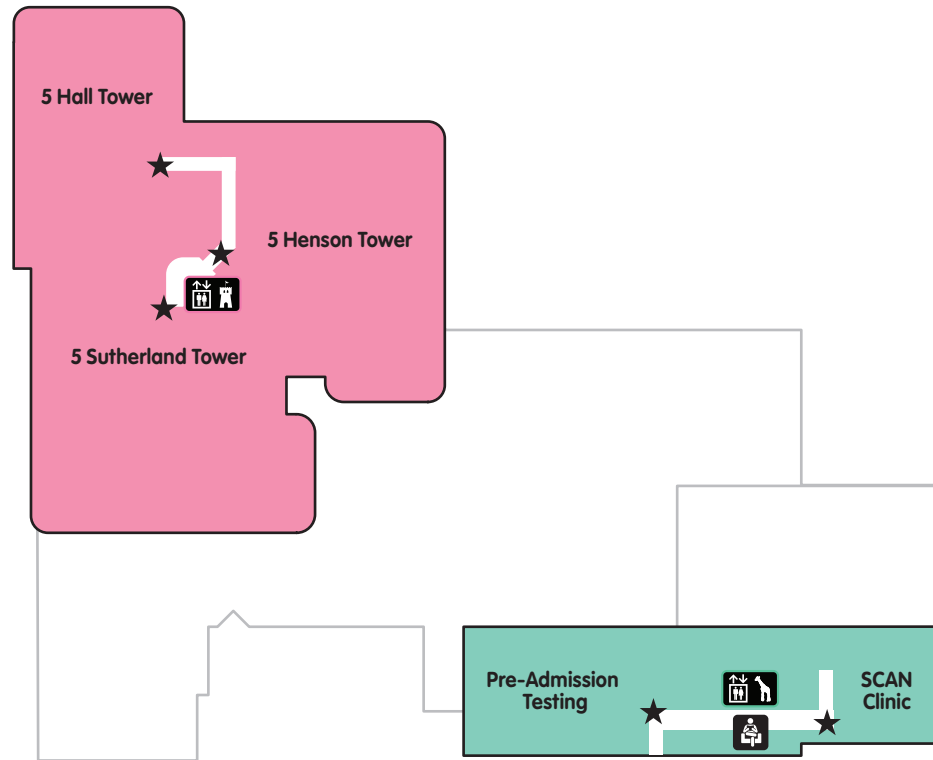

Children's Mercy KANSAS CITY

Adele Hall Campus

5th Floor

Zone Legend

Legend

- Information
- Department Entry/Check-in
- Bus Stop
- Parking
- Emergency Department
- Ambulance Entrance
- Cashier
- Admissions
- Waiting Room
- Cafeteria/Food
- ATM
- Security
- Family Restroom
- Restroom
- Phone for the Deaf

Elevators

- Moon
- Star
- Lightning
- Castle
- Elephant
- Tiger
- Giraffe
- Unicorn