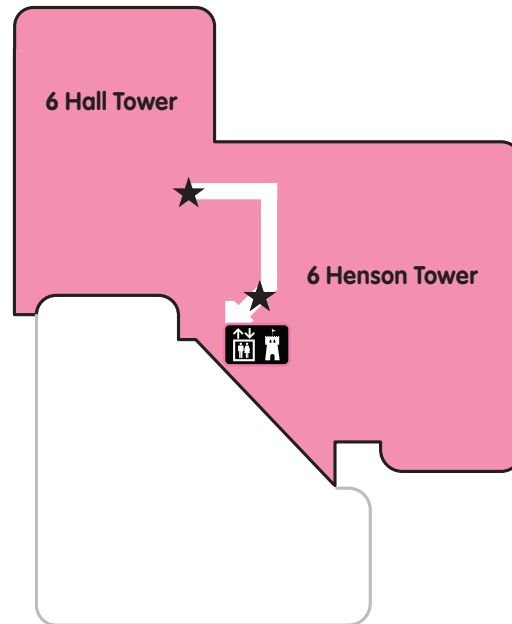

Children's Mercy KANSAS CITY

Adele Hall Campus

Ground Floor

Zone Legend

Legend

- Information
- Department Entry/Check-in
- Bus Stop
- Parking
- Emergency Department
- Ambulance Entrance
- Cashier
- Admissions
- Waiting Room
- Cafeteria/Food
- ATM
- Security
- Family Restroom
- Restroom
- Phone for the Deaf

Elevators

- Moon
- Star
- Lightning
- Castle
- Elephant
- Tiger
- Giraffe
- Unicorn

Children's Mercy KANSAS CITY

Adele Hall Campus

5th Floor

Zone Legend

Legend

- Information
- Department Entry/Check-in
- Bus Stop
- Parking
- Emergency Department
- Ambulance Entrance
- Cashier
- Admissions
- Waiting Room
- Cafeteria/Food
- ATM
- Security
- Family Restroom
- Restroom
- Phone for the Deaf

Elevators

- Moon
- Star
- Lightning
- Castle
- Elephant
- Tiger
- Giraffe
- Unicorn

Children's Mercy KANSAS CITY

Adele Hall Campus

6th Floor

Zone Legend

Legend

- Information
- Department Entry/Check-in
- Bus Stop
- Parking
- Emergency Department
- Ambulance Entrance
- Cashier
- Admissions
- Waiting Room
- Cafeteria/Food
- ATM
- Security
- Family Restroom
- Restroom
- Phone for the Deaf

Elevators

- Moon
- Star
- Lightning
- Castle
- Elephant
- Tiger
- Giraffe
- Unicorn