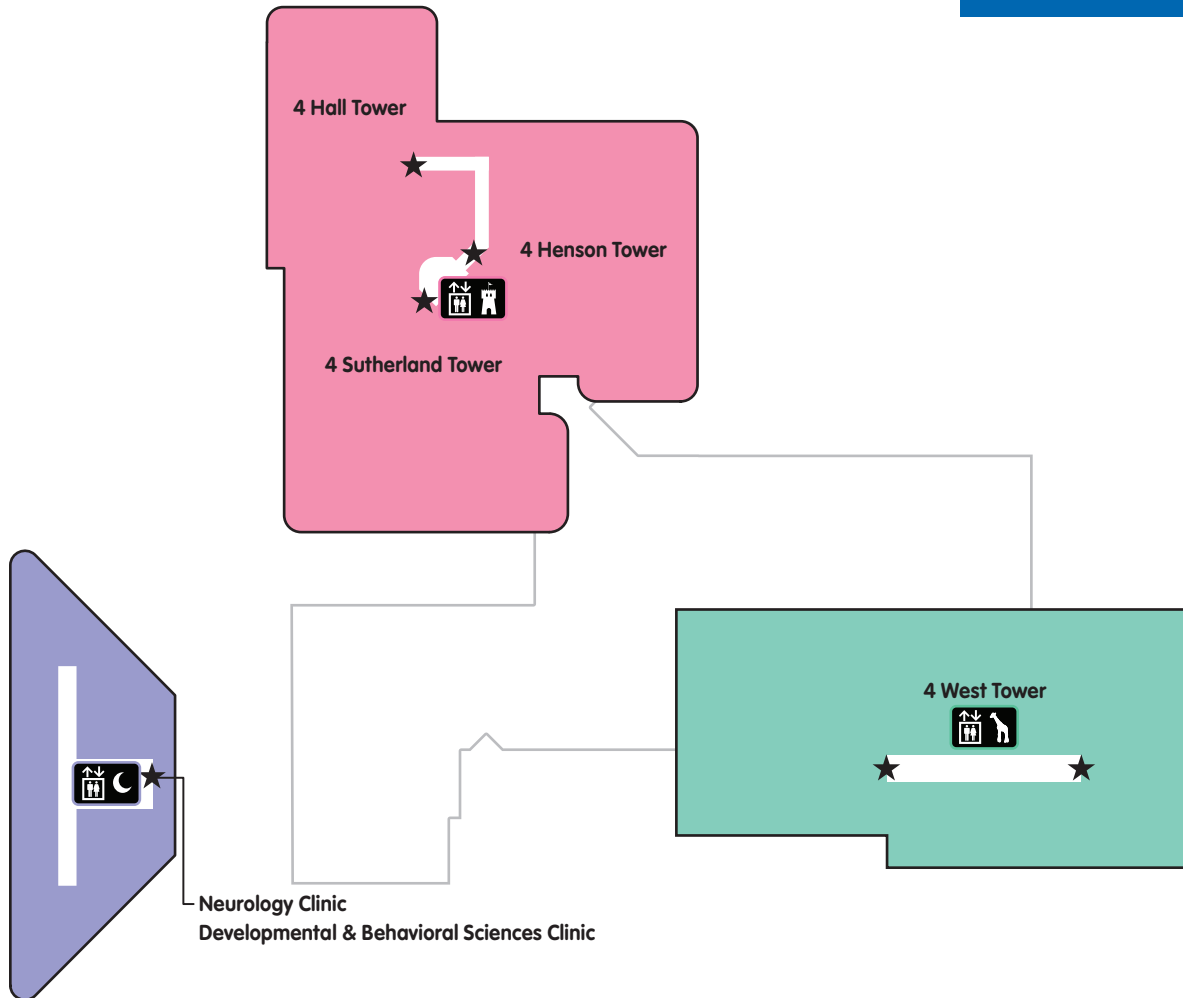

Children's Mercy KANSAS CITY

Adele Hall Campus

Ground Floor

Zone Legend

Legend

- Information
- Department Entry/Check-in
- Bus Stop
- Parking
- Emergency Department
- Ambulance Entrance
- Cashier
- Admissions
- Waiting Room
- Cafeteria/Food
- ATM
- Security
- Family Restroom
- Restroom
- Phone for the Deaf

Elevators

- Moon
- Star
- Lightning
- Castle
- Elephant
- Tiger
- Giraffe
- Unicorn

Children's Mercy KANSAS CITY

Adele Hall Campus

3rd Floor

Zone Legend

Legend

- Information
- Department Entry/Check-in
- Bus Stop
- Parking
- Emergency Department
- Ambulance Entrance
- Cashier
- Admissions
- Waiting Room
- Cafeteria/Food
- ATM
- Security
- Family Restroom
- Restroom
- Phone for the Deaf

Elevators

- Moon
- Star
- Lightning
- Castle
- Elephant
- Tiger
- Giraffe
- Unicorn

Children's Mercy KANSAS CITY

Adele Hall Campus

4th Floor

Zone Legend

Legend

- Information
- Department Entry/Check-in
- Bus Stop
- Parking
- Emergency Department
- Ambulance Entrance
- Cashier
- Admissions
- Waiting Room
- Cafeteria/Food
- ATM
- Security
- Family Restroom
- Restroom
- Phone for the Deaf

Elevators

- Moon
- Star
- Lightning
- Castle
- Elephant
- Tiger
- Giraffe
- Unicorn

Children's Mercy KANSAS CITY

Adele Hall Campus

5th Floor

Zone Legend

Legend

- Information
- Department Entry/Check-in
- Bus Stop
- Parking
- Emergency Department
- Ambulance Entrance
- Cashier
- Admissions
- Waiting Room
- Cafeteria/Food
- ATM
- Security
- Family Restroom
- Restroom
- Phone for the Deaf