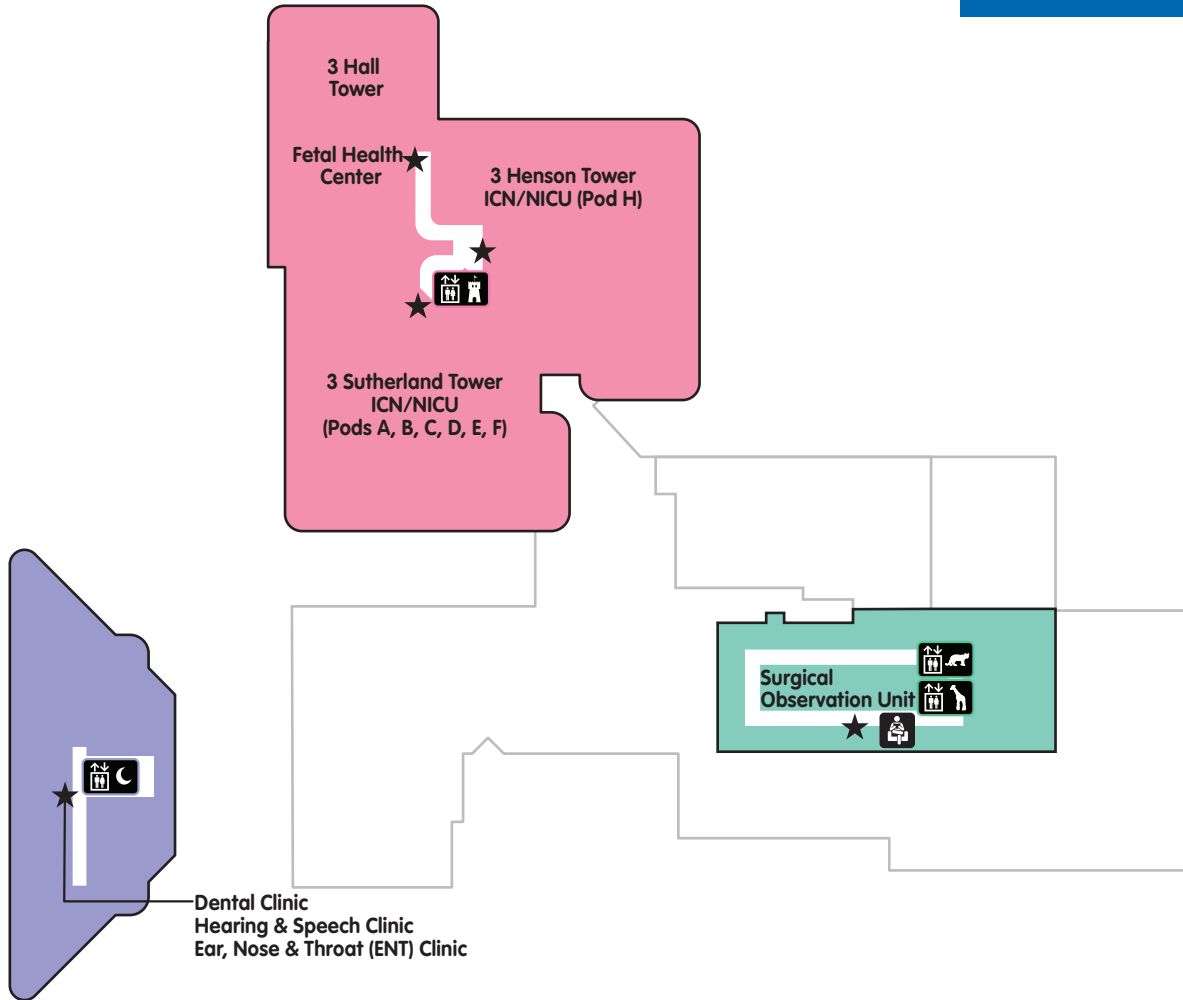

Children's Mercy KANSAS CITY

Adele Hall Campus

Ground Floor

Zone Legend

Legend

- Information
- Department Entry/Check-in
- Bus Stop
- Parking
- Emergency Department
- Ambulance Entrance
- Cashier
- Admissions
- Waiting Room
- Cafeteria/Food
- ATM
- Security
- Family Restroom
- Restroom
- Phone for the Deaf

Elevators

- Moon
- Star
- Lightning
- Castle
- Elephant
- Tiger
- Giraffe
- Unicorn

Children's Mercy KANSAS CITY

Adele Hall Campus

2nd Floor

Zone Legend

Legend

- Information
- Department Entry/Check-in
- Bus Stop
- Parking
- Emergency Department
- Ambulance Entrance
- Cashier
- Admissions
- Waiting Room
- Cafeteria/Food
- ATM
- Security
- Family Restroom
- Restroom
- Phone for the Deaf

Elevators

- Moon
- Star
- Lightning
- Castle
- Elephant
- Tiger
- Giraffe
- Unicorn

Children's Mercy KANSAS CITY

Adele Hall Campus

3rd Floor

Zone Legend

Legend

- Information
- Department Entry/Check-in
- Bus Stop
- Parking
- Emergency Department
- Ambulance Entrance
- Cashier
- Admissions
- Waiting Room
- Cafeteria/Food
- ATM
- Security
- Family Restroom
- Restroom
- Phone for the Deaf

Elevators

- Moon
- Star
- Lightning
- Castle
- Elephant
- Tiger
- Giraffe
- Unicorn

Children's Mercy KANSAS CITY

Adele Hall Campus

4th Floor

Zone Legend

Legend

- Information
- Department Entry/Check-in
- Bus Stop
- Parking
- Emergency Department
- Ambulance Entrance
- Cashier
- Admissions
- Waiting Room
- Cafeteria/Food
- ATM
- Security
- Family Restroom
- Restroom
- Phone for the Deaf