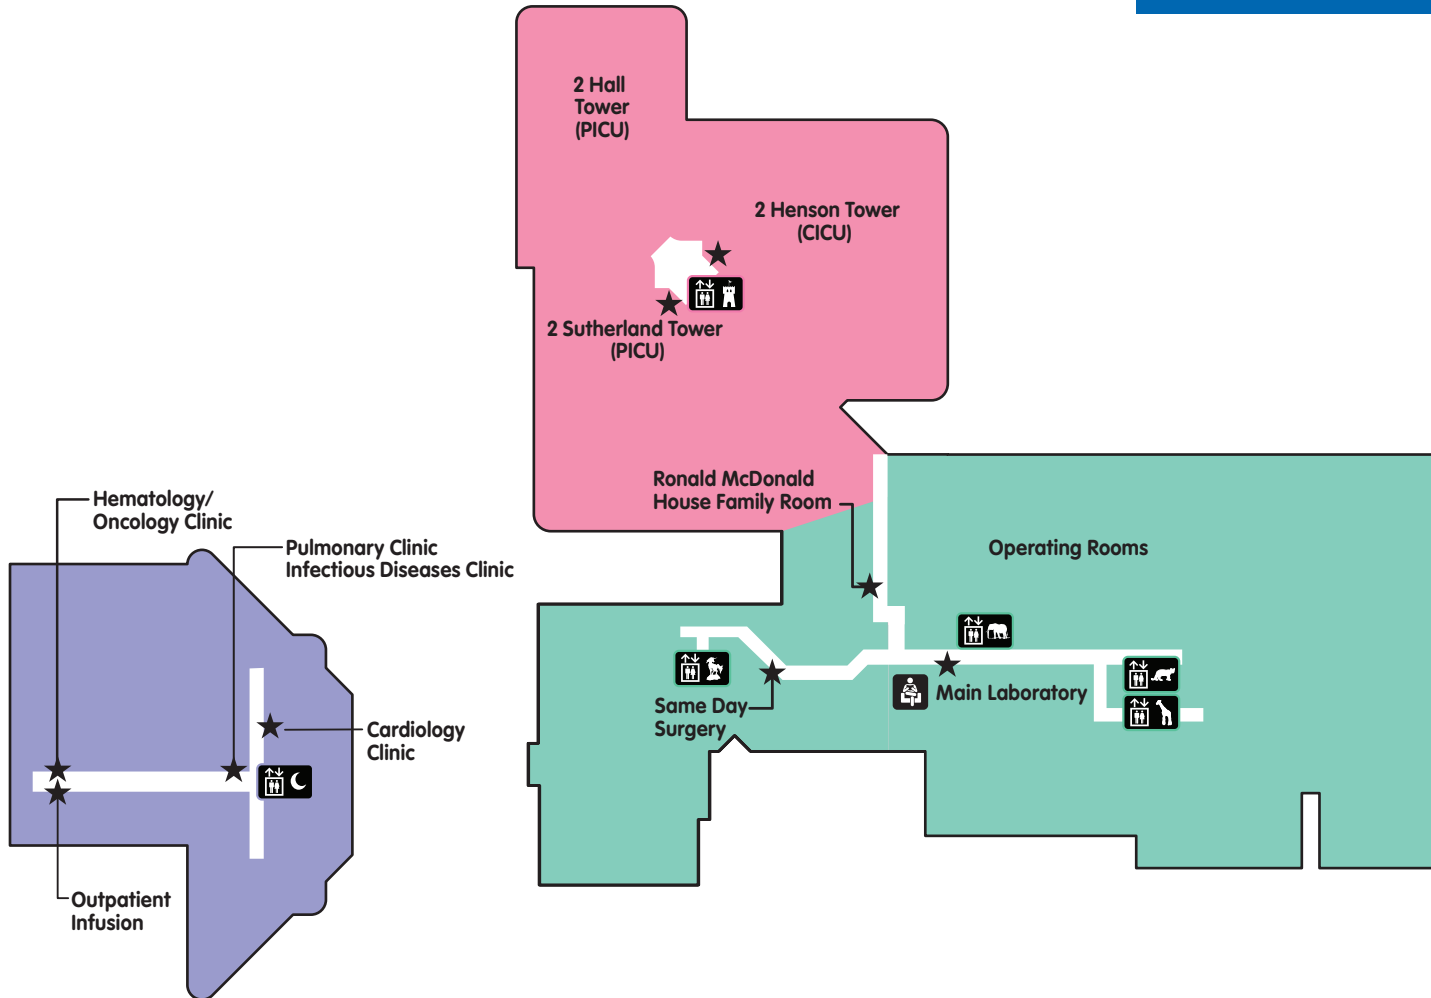

Children's Mercy KANSAS CITY

Adele Hall Campus

Ground Floor

Zone Legend

Legend

- Information
- Department Entry/Check-in
- Bus Stop
- Parking
- Emergency Department
- Ambulance Entrance
- Cashier
- Admissions
- Waiting Room
- Cafeteria/Food
- ATM
- Security
- Family Restroom
- Restroom
- Phone for the Deaf

Elevators

- Moon
- Star
- Lightning
- Castle
- Elephant
- Tiger
- Giraffe
- Unicorn

Children's Mercy KANSAS CITY

Adele Hall Campus

1st Floor

Zone Legend

Legend

- Information
- Department Entry/Check-in
- Bus Stop
- Parking
- Emergency Department
- Ambulance Entrance
- Cashier
- Admissions
- Waiting Room
- Cafeteria/Food
- ATM
- Security
- Family Restroom
- Restroom
- Phone for the Deaf

Elevators

- Moon
- Star
- Lightning
- Castle
- Elephant
- Tiger
- Giraffe
- Unicorn

Children's Mercy KANSAS CITY

Adele Hall Campus

2nd Floor

Zone Legend

Legend

- Information
- Department Entry/Check-in
- Bus Stop
- Parking
- Emergency Department
- Ambulance Entrance
- Cashier
- Admissions
- Waiting Room
- Cafeteria/Food
- ATM
- Security
- Family Restroom
- Restroom
- Phone for the Deaf

Elevators

- Moon
- Star
- Lightning
- Castle
- Elephant
- Tiger
- Giraffe
- Unicorn

Children's Mercy KANSAS CITY

Adele Hall Campus

3rd Floor

Zone Legend

Legend

- Information
- Department Entry/Check-in
- Bus Stop
- Parking
- Emergency Department
- Ambulance Entrance
- Cashier
- Admissions
- Waiting Room
- Cafeteria/Food
- ATM
- Security
- Family Restroom
- Restroom
- Phone for the Deaf