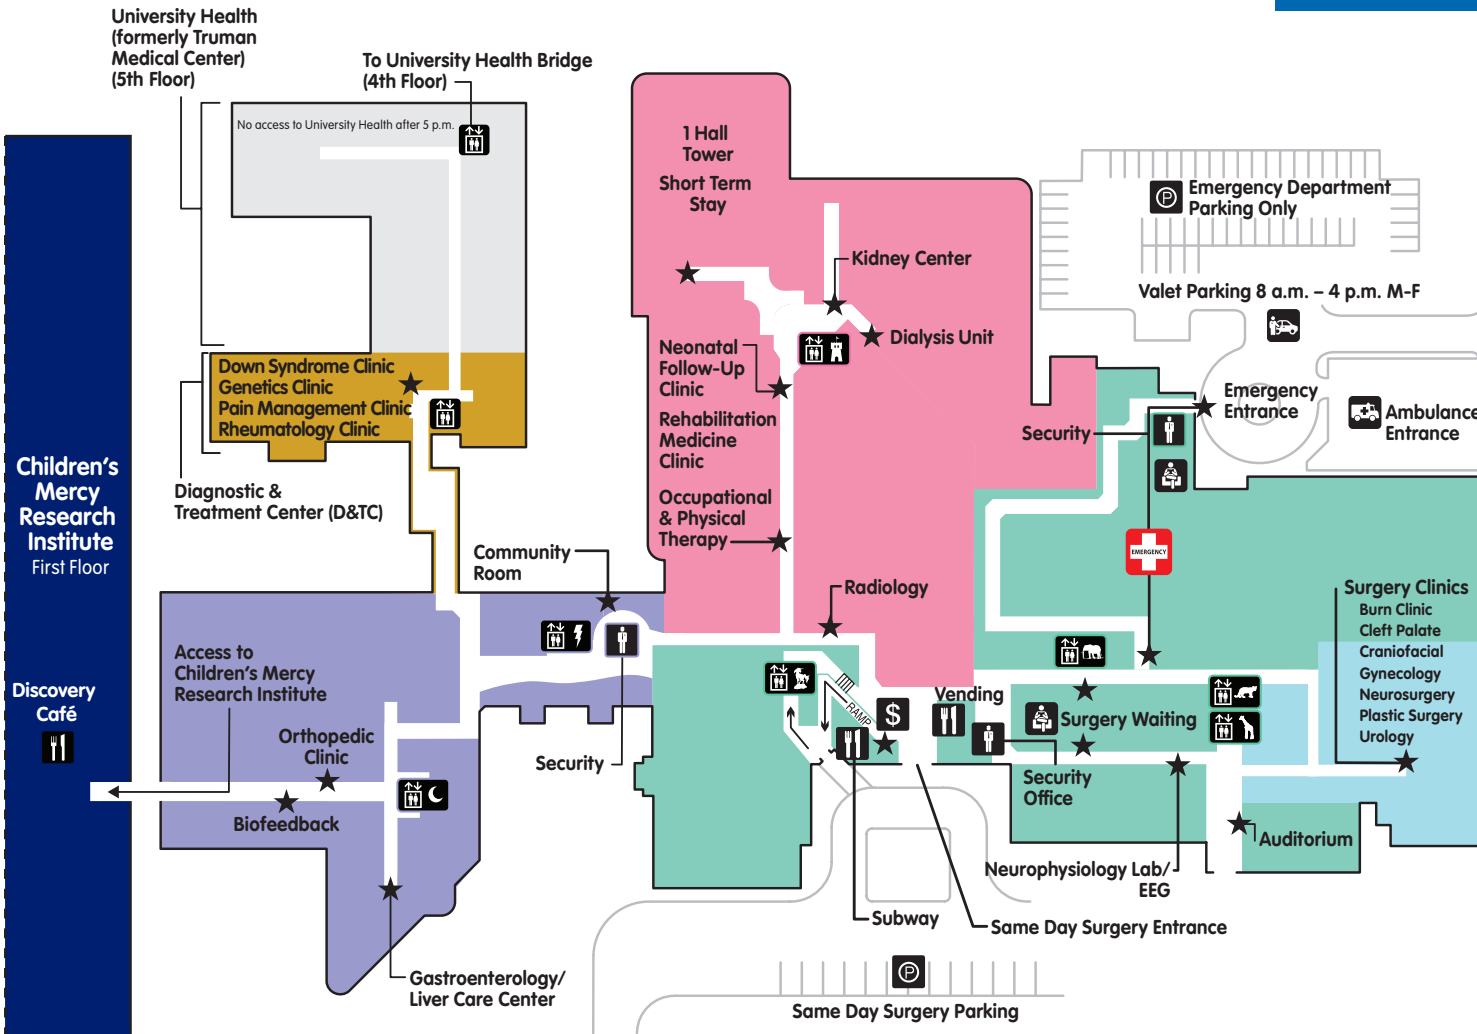

Children's Mercy KANSAS CITY

Adele Hall Campus

Ground Floor

Zone Legend

Legend

- Information
- Department Entry/Check-in
- Bus Stop
- Parking
- Emergency Department
- Ambulance Entrance
- Cashier
- Admissions
- Waiting Room
- Cafeteria/Food
- ATM
- Security
- Family Restroom
- Restroom
- Phone for the Deaf

Elevators

- Moon
- Star
- Lightning
- Castle
- Elephant
- Tiger
- Giraffe
- Unicorn

Children's Mercy KANSAS CITY

Adele Hall Campus

1st Floor

Zone Legend

Legend

- Information
- Department Entry/Check-in
- Bus Stop
- Parking
- Emergency Department
- Ambulance Entrance
- Cashier
- Admissions
- Waiting Room
- Cafeteria/Food
- ATM
- Security
- Family Restroom
- Restroom
- Phone for the Deaf

Elevators

- Moon
- Star
- Lightning
- Castle
- Elephant
- Tiger
- Giraffe
- Unicorn

Children's Mercy KANSAS CITY

Adele Hall Campus

2nd Floor

Zone Legend

Legend

- Information
- Department Entry/Check-in
- Bus Stop
- Parking
- Emergency Department
- Ambulance Entrance
- Cashier
- Admissions
- Waiting Room
- Cafeteria/Food
- ATM
- Security
- Family Restroom
- Restroom
- Phone for the Deaf

Elevators

- Moon
- Star
- Lightning
- Castle
- Elephant
- Tiger
- Giraffe
- Unicorn

Children's Mercy KANSAS CITY

Adele Hall Campus

3rd Floor

Zone Legend

Legend

- Information
- Department Entry/Check-in
- Bus Stop
- Parking
- Emergency Department
- Ambulance Entrance
- Cashier
- Admissions
- Waiting Room
- Cafeteria/Food
- ATM
- Security
- Family Restroom
- Restroom
- Phone for the Deaf